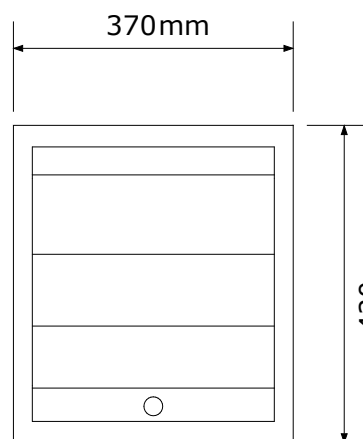

Bulk Cash & Document Transfer Tray

Combination Tray

- The Combination Tray is a sliding shallow pass through tray with a deep tray under
- Ideally for use with indoor counters
- This tray is suitable for passing money and documents up to A3 on the upper transaction tray and larger items in the deep tray below
- Manufactured from brushed stainless steel
- Suggested counter aperture of 330mm wide by 380mm deep
- Complete range of internal, external, physical and bullet resistant security products are available at www.aa-ltd.co.uk

SIDE ELEVATION

PLAN VIEW

REAR ELEVATION