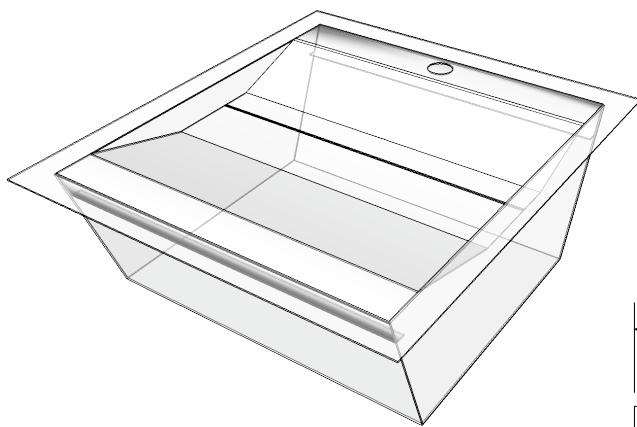

Bulk Cash & Document Transfer Tray

Combination Tray

- The Combination Tray is a sliding shallow pass through tray with a deep tray under
- Ideally for use with indoor counters
- This tray is suitable for passing money and documents up to A3 on the upper transaction tray and larger items in the deep tray below
- Manufactured from brushed stainless steel
- Suggested counter aperture of 330mm wide by 380mm deep
- Complete range of internal, external, physical and bullet resistant security products are available at www.aa-ltd.co.uk

SIDE ELEVATION

PLAN VIEW

REAR ELEVATION