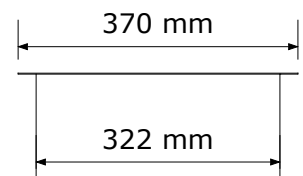

Bulk Cash & Document Transfer Tray

Combination Tray

- The Combination Tray is a sliding shallow pass through tray with a deep tray under
- Ideally for use with indoor counters
- This tray is suitable for passing money and documents up to A3 on the upper transaction tray and larger items in the deep tray below
- Manufactured from brushed stainless steel
- Suggested counter aperture of 330mm wide by 380mm deep
- Complete range of internal, external, physical and bullet resistant security products are available at www.aa-ltd.co.uk

SIDE ELEVATION

PLAN VIEW

REAR ELEVATION