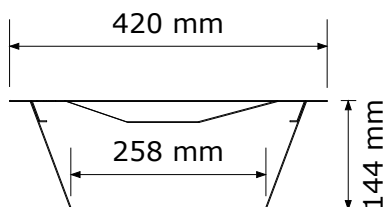

Bulk Cash & Document Transfer Tray

Combination Tray

- The Combination Tray is a sliding shallow pass through tray with a deep tray under
- Ideally for use with indoor counters
- This tray is suitable for passing money and documents up to A3 on the upper transaction tray and larger items in the deep tray below
- Manufactured from brushed stainless steel
- Suggested counter aperture of 330mm wide by 380mm deep
- Complete range of internal, external, physical and bullet resistant security products are available at www.aa-ltd.co.uk

SIDE ELEVATION

PLAN VIEW

REAR ELEVATION